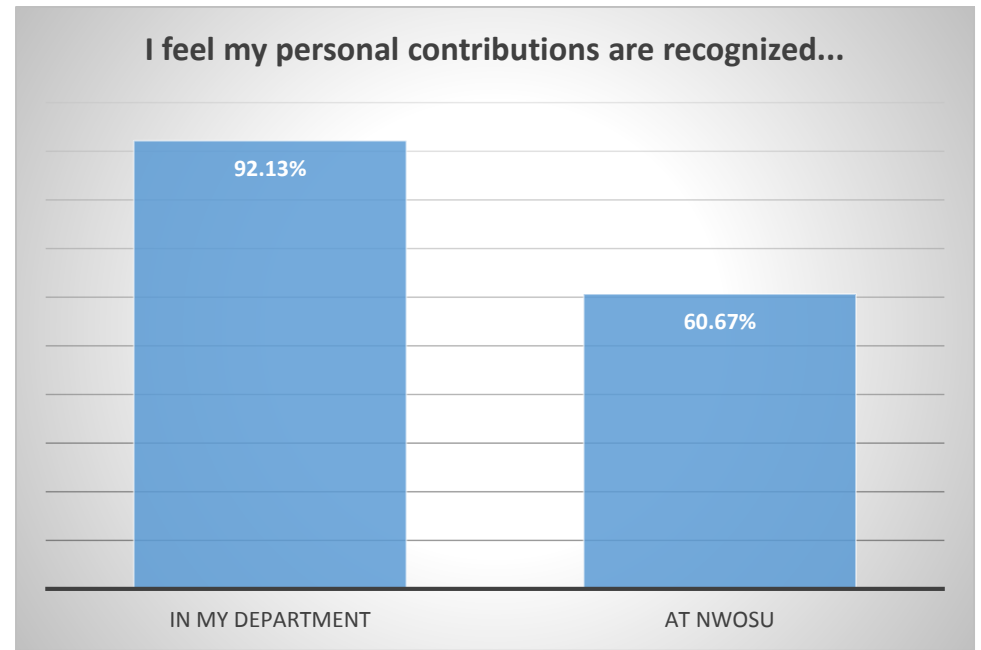

# 2014 Staff Satisfaction Results

---

*This is the first job where I am excited to get to work. I love helping students and I feel that we offer a very personal experience for our students.*

*I love this University and I'm so happy to be part of it! We aren't perfect, but we strive to be better!*

---

---

*As a newcomer to Alva, I feel well accepted in the community and at Northwestern. As someone who has moved into new communities throughout my married life, that is not always the case. I love my position and am proud to be a part of Northwestern! Thank you for giving me the opportunity.*