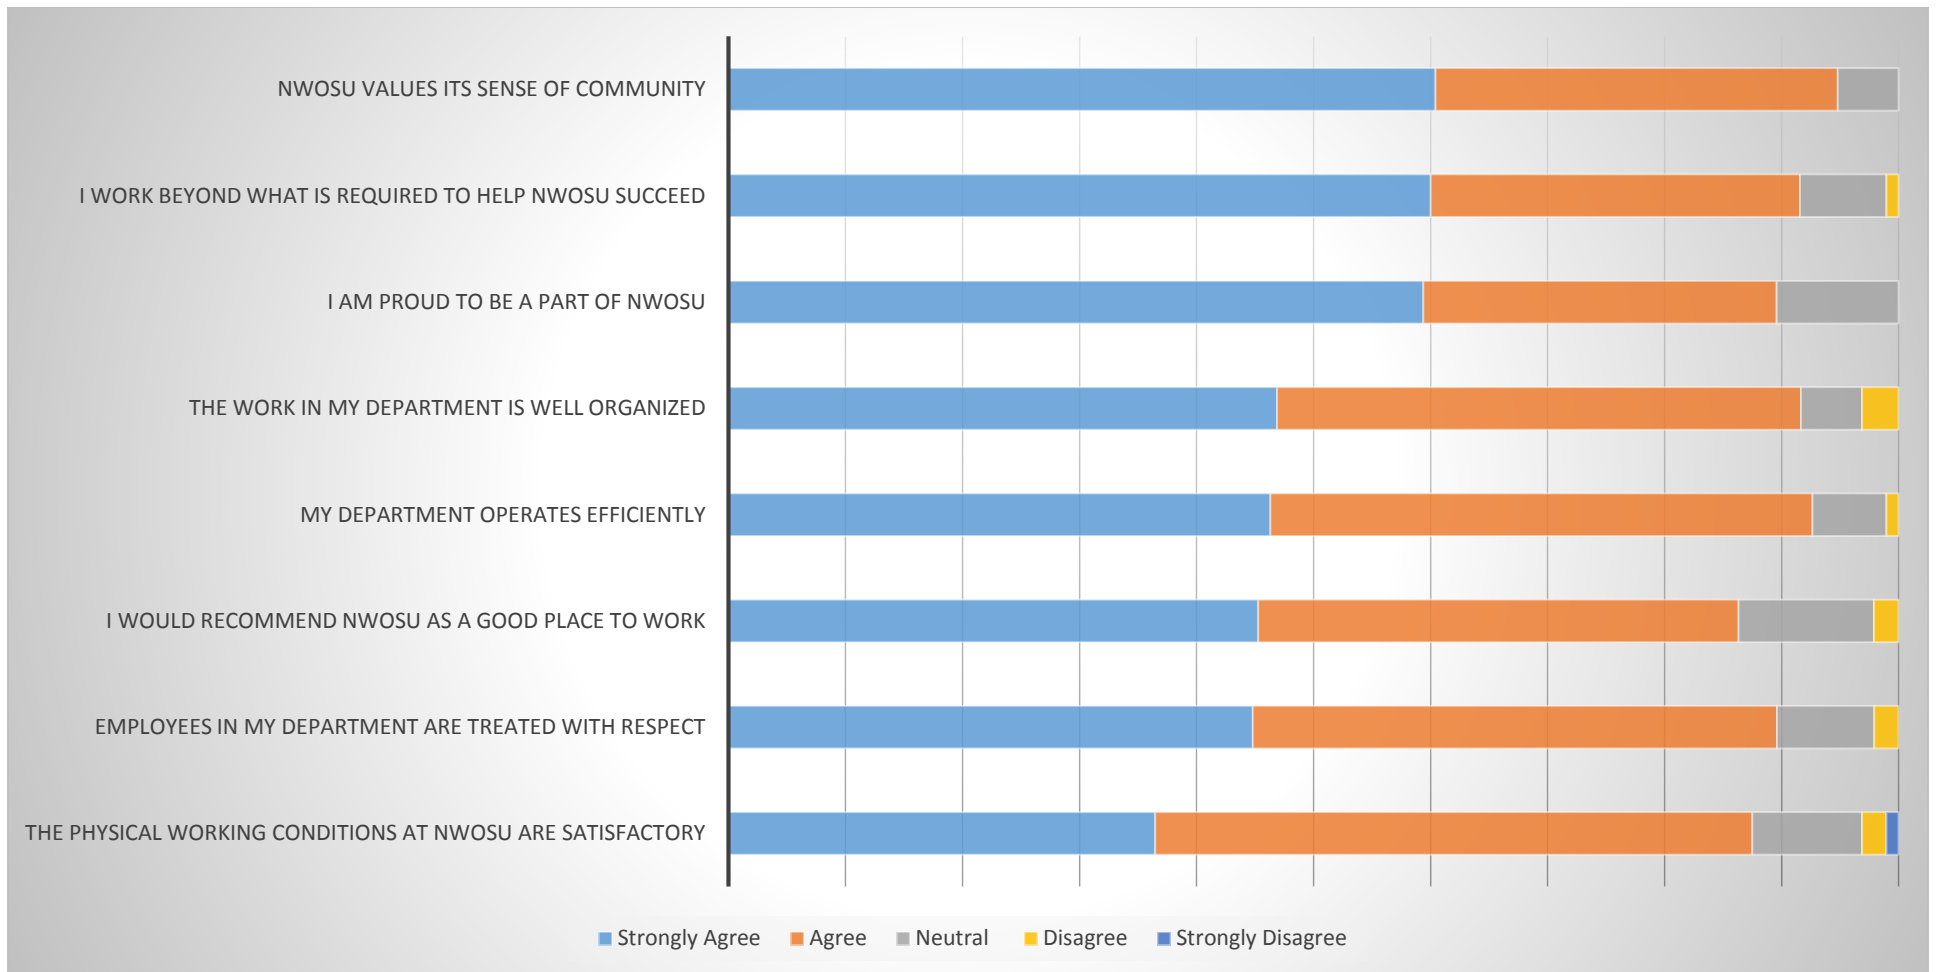

# 2014 Staff Satisfaction Results

---

*This is the first job where I am excited to get to work. I love helping students and I feel that we offer a very personal experience for our students.*

*I love this University and I'm so happy to be part of it! We aren't perfect, but we strive to be better!*

---

---

*As a newcomer to Alva, I feel well accepted in the community and at Northwestern. As someone who has moved into new communities throughout my married life, that is not always the case. I love my position and am proud to be a part of Northwestern! Thank you for giving me the opportunity.*