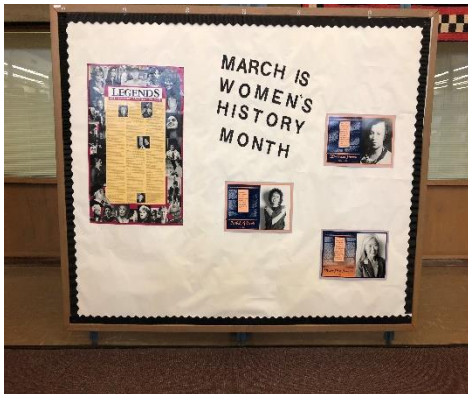

Lecture for Native American Heritage Month:

- Park Ranger Kevin Mohr, Chief of Interpretation with the Washita Battlefield National Historic Site, will present a lecture on **Monday, November 13 at 12:00pm** through Ken Kelsey's US History to 1877 class. We have **ITV Sites setup in Alva IE128, Woodward 116, and Enid 225**. Mr. Kelsey's class also broadcasts to Mooreland High School and Sharon-Mutual High School.
- Minoma Littlehawk-Sills (Cheyenne) will present a lecture on **Monday, November 13 at 7:00pm** through Carol Mote's General Humanities I class. Her topic will be the Sand Creek Massacre and Battle of the Washita from the Cheyenne perspective. We have ITV sites setup in **Alva CH107, Woodward 114, and Enid 202**.

Black History:

- Table top information celebrating Black History Month – Woodward
- Message Board information recognizing prominent figures in Black History- Alva, Enid, Woodward
- Diversity Jelly Beans were placed on Tables in Enid
- Display was set up in the Library – Alva
- University Singers performed songs composed and/or performed by influential and prominent African American music artists (writers and performers) at noon in the Library on February 14th, a Facebook Live video stream was also part of sharing this event – Alva Campus

Women's History:

- Recognized Connie Sturgeon-Hart during a recruiting event for Enid High Seniors – Connie is an NWOSSU graduate who owns and operates a successful business in Enid- Enid Campus
- Display Screens in Enid and Woodward showing pictures and providing background information of many prominent women in our country and region.
- Display in Library showing prominent figures in Women's History- Alva
- Movie Screening of *Wonder Woman* - Woodward

Black History Month

Feb 14th Event

Women's History Month

Library

Enid H.S. Event