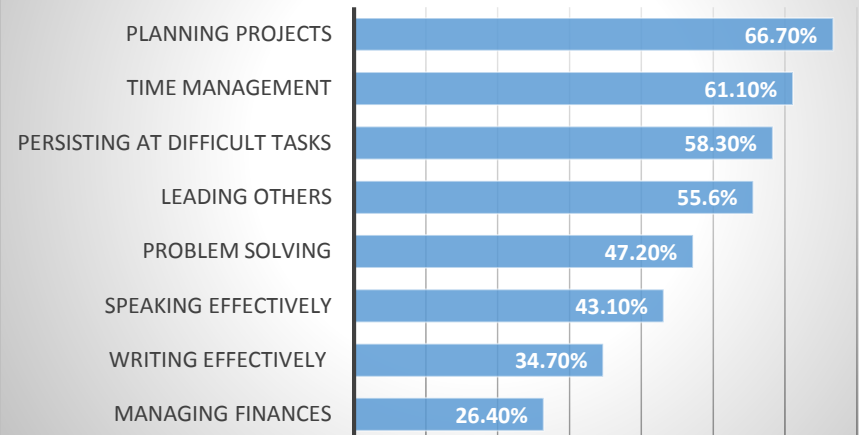

2013 Alumni Survey Results

If you could start college over, would you choose to attend NWSU?

How well did your education at NWSU contribute to your personal growth in the following areas?
(Percentage responding "Very Much")

How long did it take to secure your first job after graduating?

What was the annual salary of the first job you held after graduating?

How well did NWOSU prepare you for work in your current occupation?