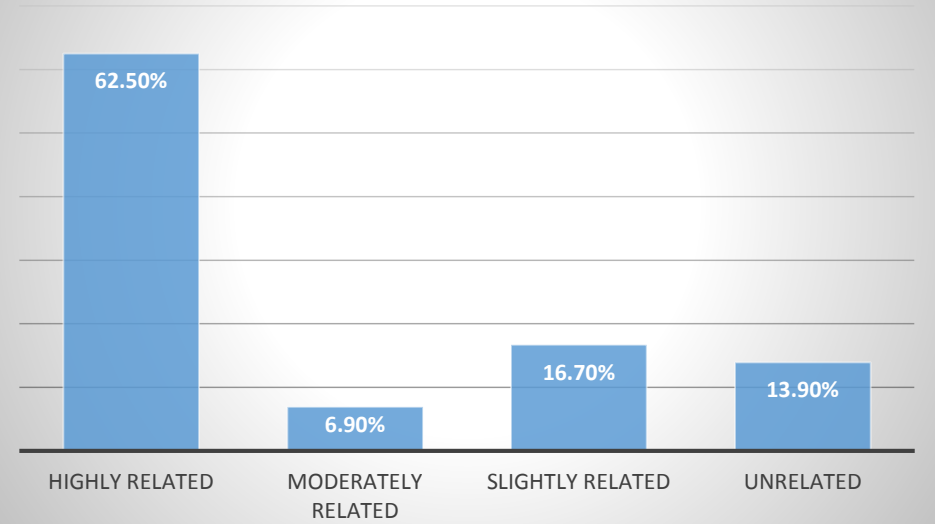

How long did it take to secure your first job after graduating?

What was the annual salary of the first job you held after graduating?

How well did NWOSU prepare you for work in your current occupation?

How closely related to your major at NWOSU is your current occupation?

I absolutely loved NWOSU. The student teacher ratio was amazing. Being a student athlete, they were very flexible and understanding. The administration genuinely cared for each student which made the transition easy and fun!
