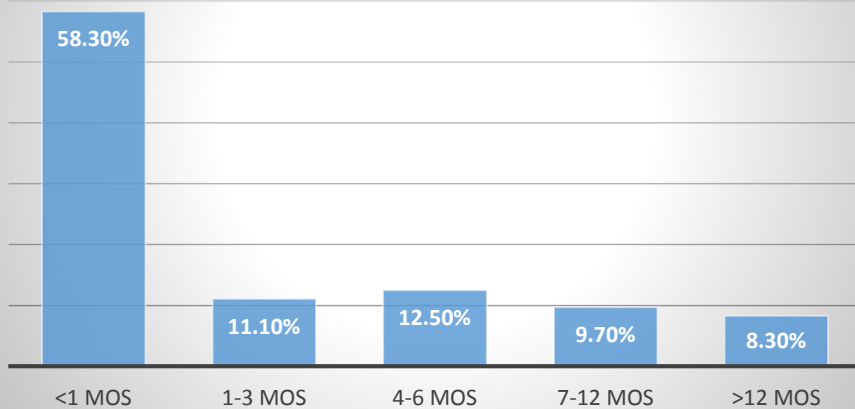

2013 Alumni Survey Results

If you could start college over, would you choose to attend NWSU?

How well did your education at NWSU contribute to your personal growth in the following areas?
(Percentage responding "Very Much")

How long did it take to secure your first job after graduating?

What was the annual salary of the first job you held after graduating?

How well did NWOSU prepare you for work in your current occupation?