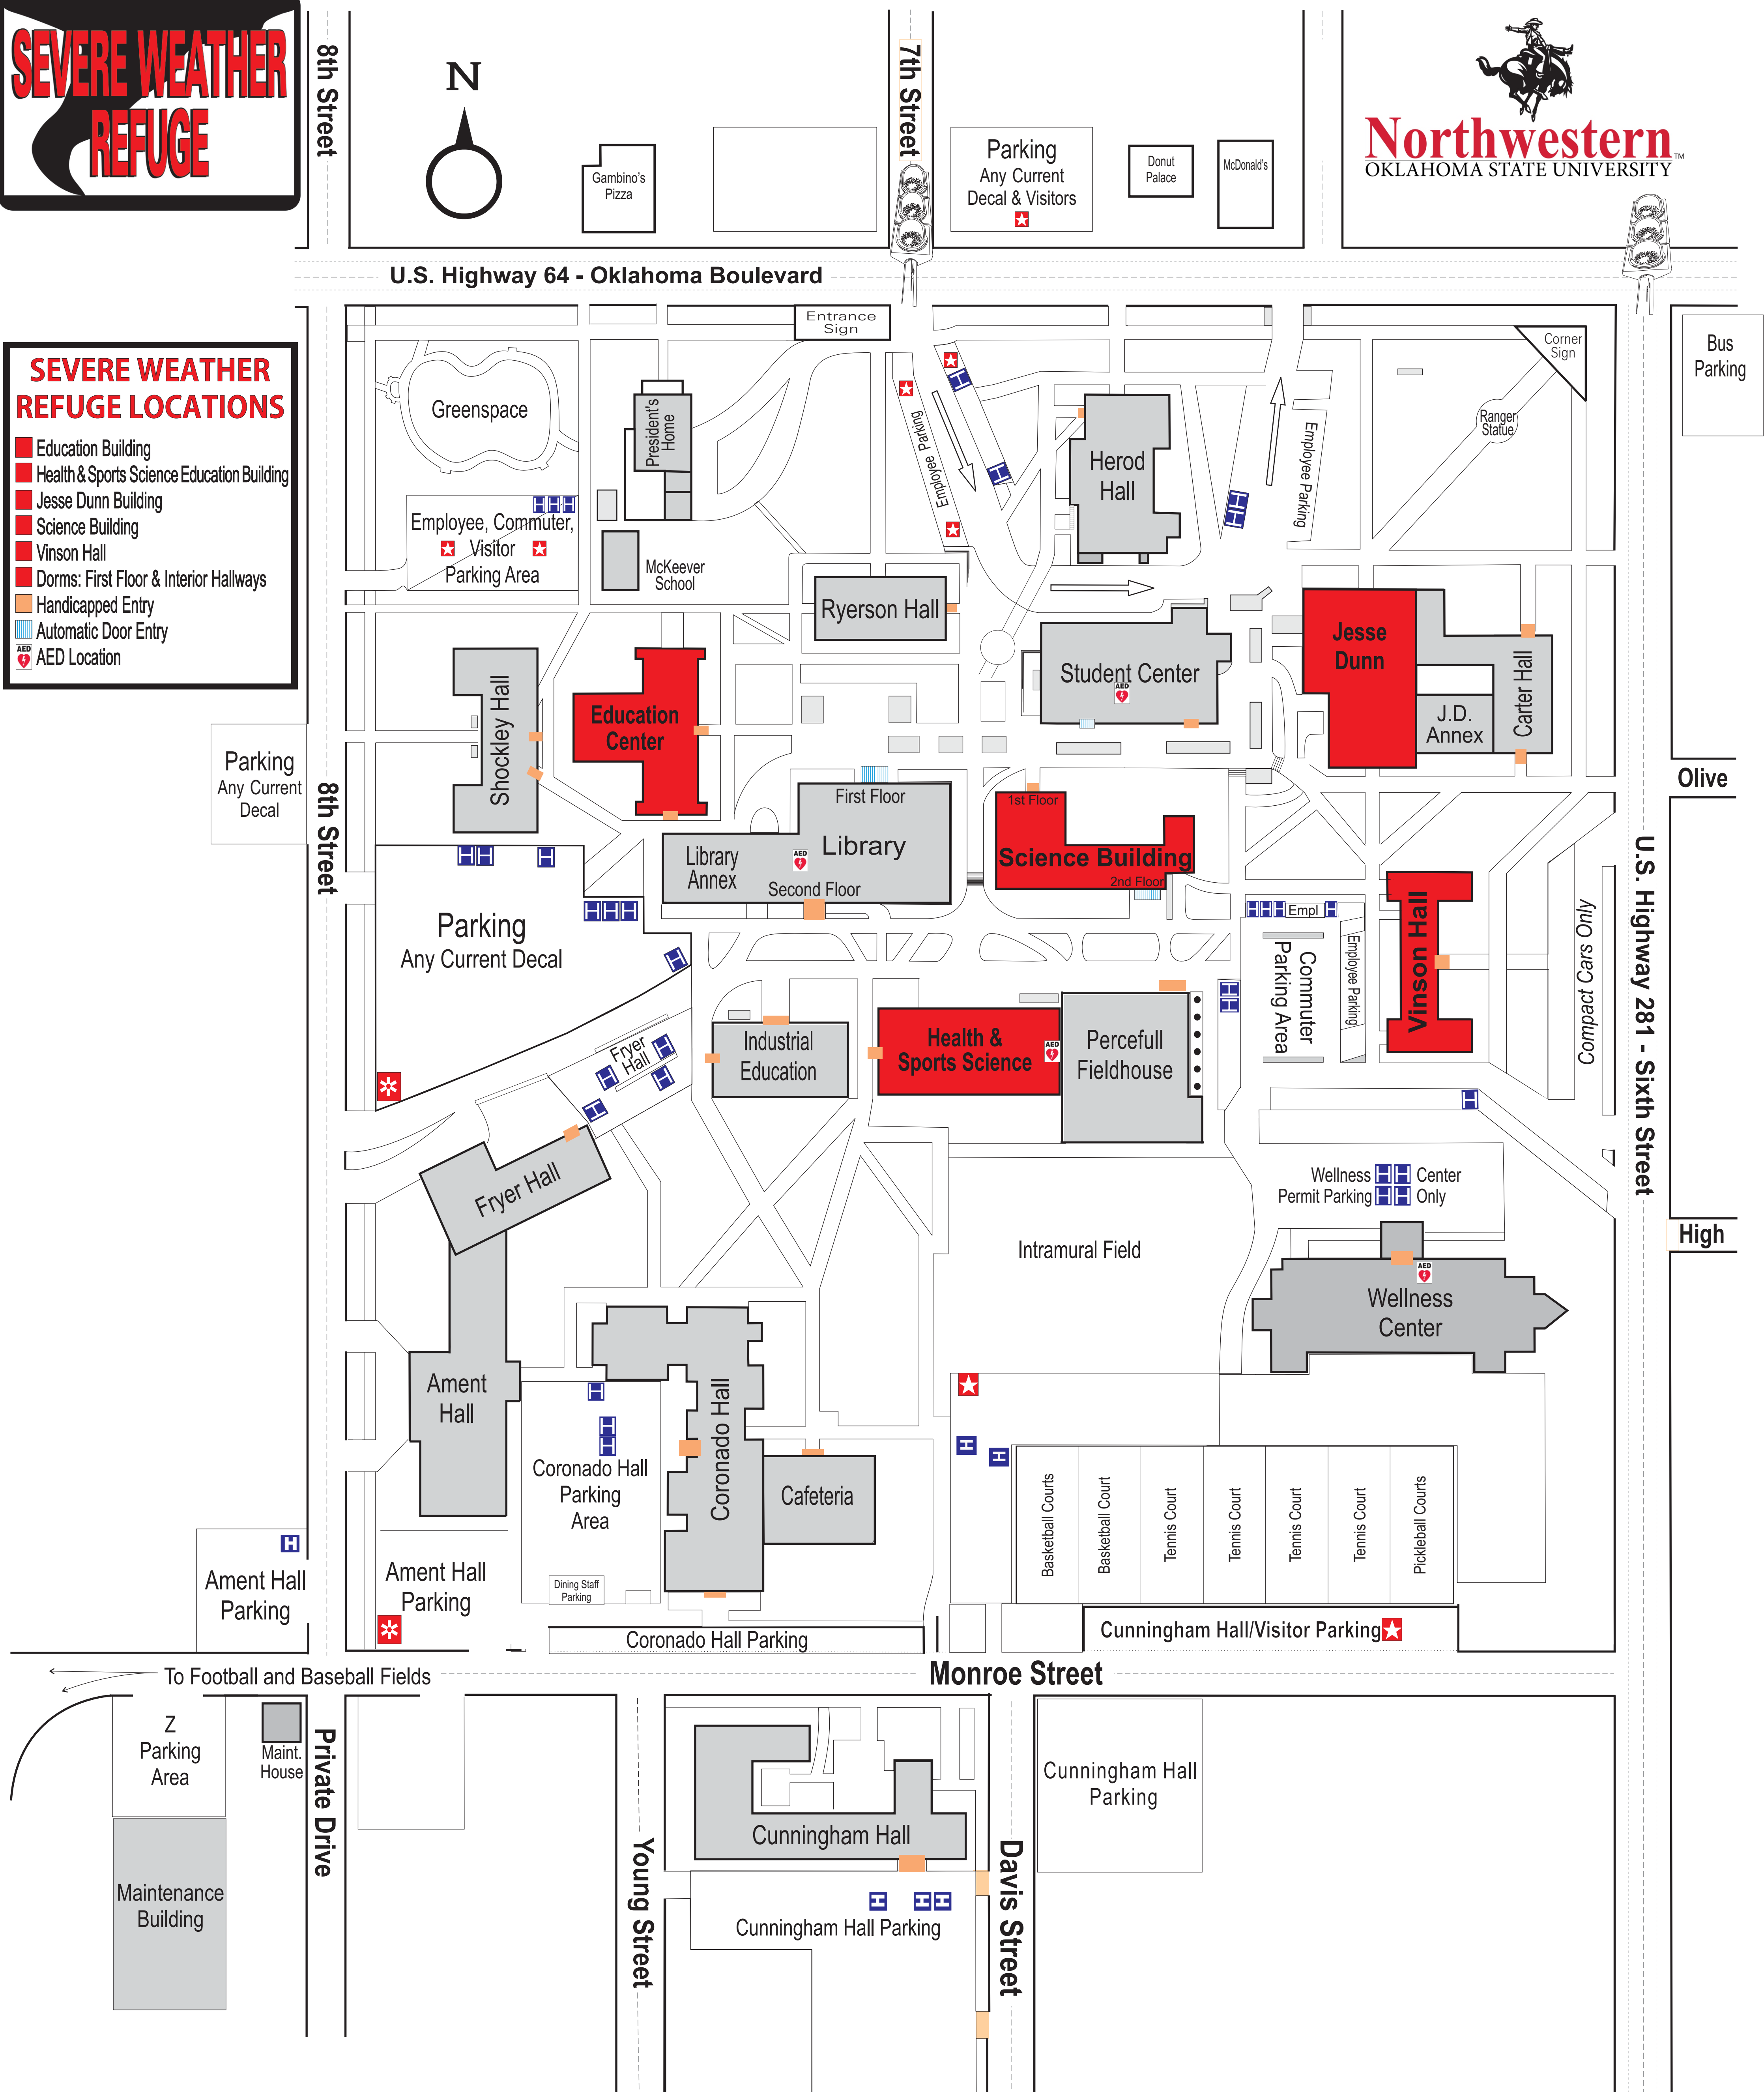

# NORTHWESTERN OKLAHOMA STATE UNIVERSITY

## Alva Campus Areas of Refuge

### SEVERE WEATHER REFUGE LOCATIONS

- Education Building
- Health & Sports Science Education Building
- Jesse Dunn Building
- Science Building
- Vinson Hall
- Dorms: First Floor & Interior Hallways
- Handicapped Entry
- Automatic Door Entry
- ⚡ AED Location

## ALVA CAMPUS

- Blue - Residence Hall & Student Parking
- Green - Staff and Faculty Parking
- Red - Commuter Parking
- Yellow - Dining & Maintenance Parking
- Cycle Parking
- Visitor Parking
- Handicapped Parking (Blue Areas)
- Handicapped Entry
- Automatic Door Entry
- Brown - Wellness Center Parking Only
- Purple - All Permit Parking
- Flower Beds
- Bus Parking
- AED Location